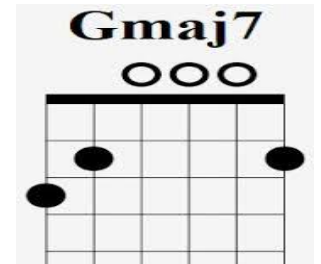

Miss Sunshine - MGK

Capo 2

[Intro]

D Dsus2 Gmaj7 G6 x2

[Verse 1]

D Dsus2 Gmaj7

Hey, Miss Sunshine, I took a tab and felt the sky

It's a good life, and then it's bad, but that's all right

On the bright side, we all sin and sympathize

So in the meantime, might as well enjoy the ride

Four seats of five people 'bout to take a daytrip

Roll the windows, roll one up, let's make a spaceship

Where's the volume? Turn it up, who got the playlist?

Everybody sings the song, just like we're famous

[Pre-Chorus]

A Bm G A
We were royalty in a cheap hotel

Dazed and confused, but we cleaned up well

Didn't need no help for a hell of a time

Ha-ha-ha-ha-ha-ha, yeah

[Chorus]

D G A
It's a long way home

Bm

Uh

D G A
It's a long way home

Bm

(Don't know which way to go)

D G A
It's a long way home

Bm

Mm-mm

D G A
It's a long way home

N.C.

Uh-uh

[Verse 2]

D Dsus2
These bad decisions I make, it's just me avoiding boredom

Gmaj7 G6
Call it ironic, I got money and poor decorum

D Dsus2
Feels like I'm flying off coffee and Coca, uh, ah, Cola